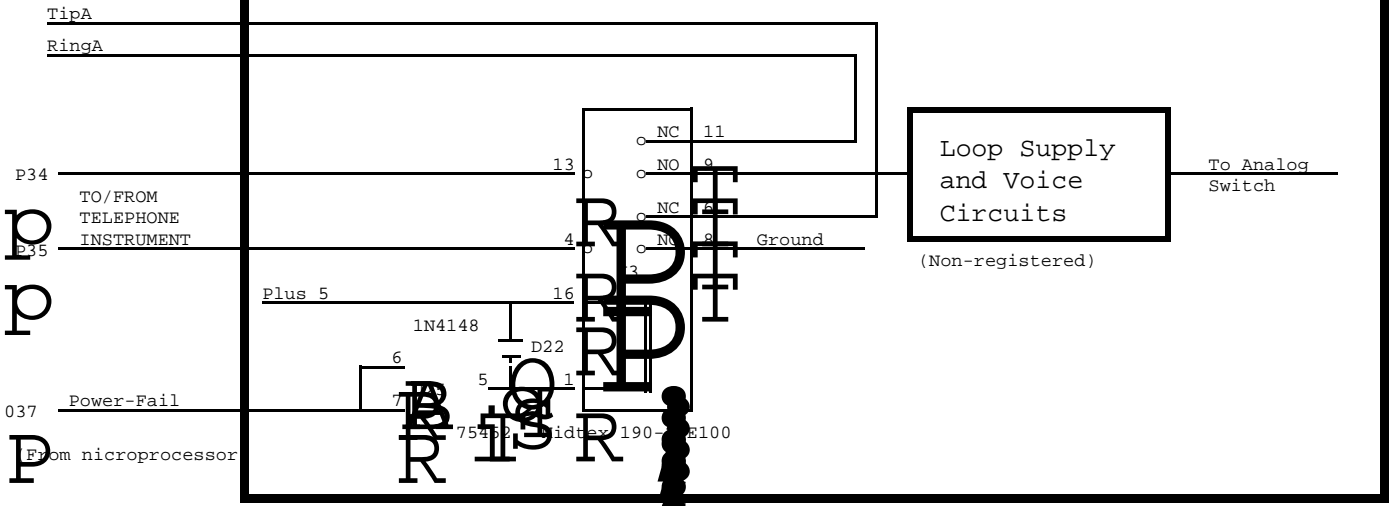

(FROM PAGE 2)

Power-Fail Line Transfer Relay

D/A (Codec) and Filter

The Intel 2912A low pass filter assures compliance with the out-of-band signal limits of Part 68.

XEROX PARC	Project 8308	Drawing Diagram E3B	File E3B.sil	Designer S. Ornstein L. Stewart	Date 10/18/83	Page 02
---------------	-----------------	------------------------	-----------------	---------------------------------------	------------------	------------