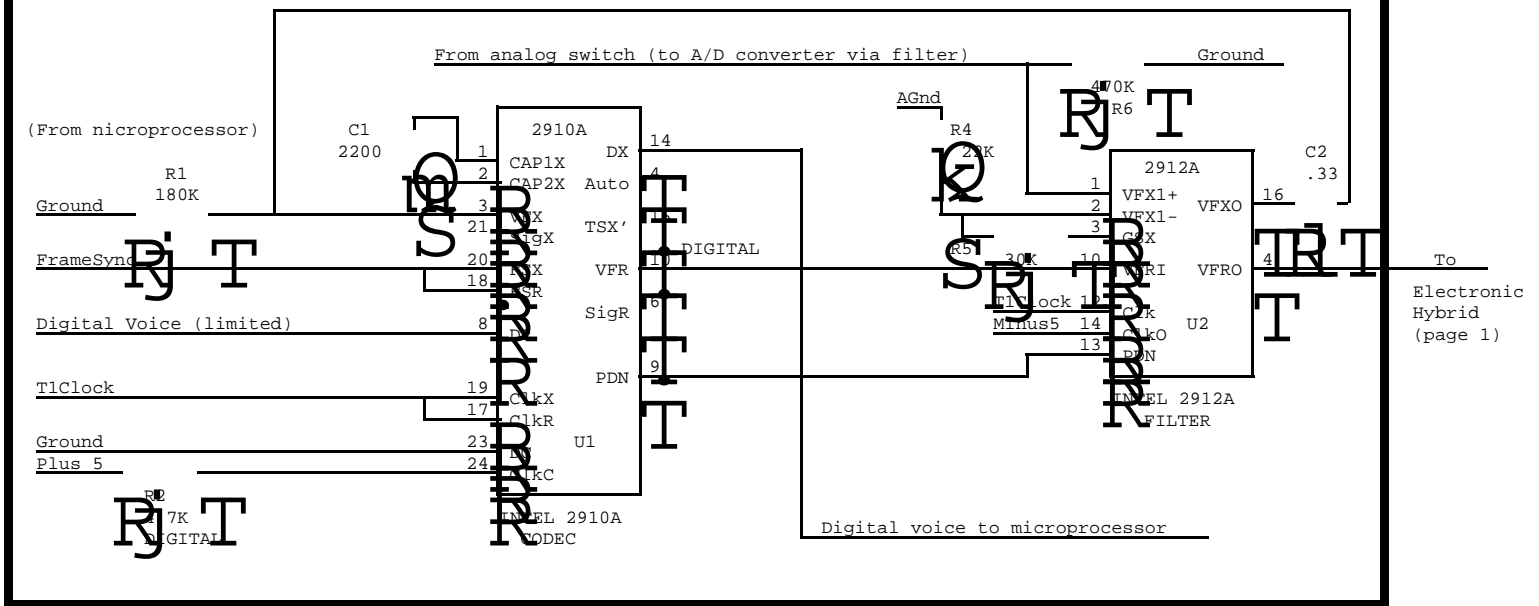

(FROM PAGE 2)

Power-Fail Line Transfer Relay

D/A (Codec) and Filter

The Intel 2912A low pass filter assures compliance with the out-of-band signal limits of Part 68.

XEROX PARC	Project 8308	Drawing Diagram E3B	File E3B.sil	Designer S. Ornstein L. Stewart	Date 10/18/83	Page 02
---------------	-----------------	------------------------	-----------------	---------------------------------------	------------------	------------