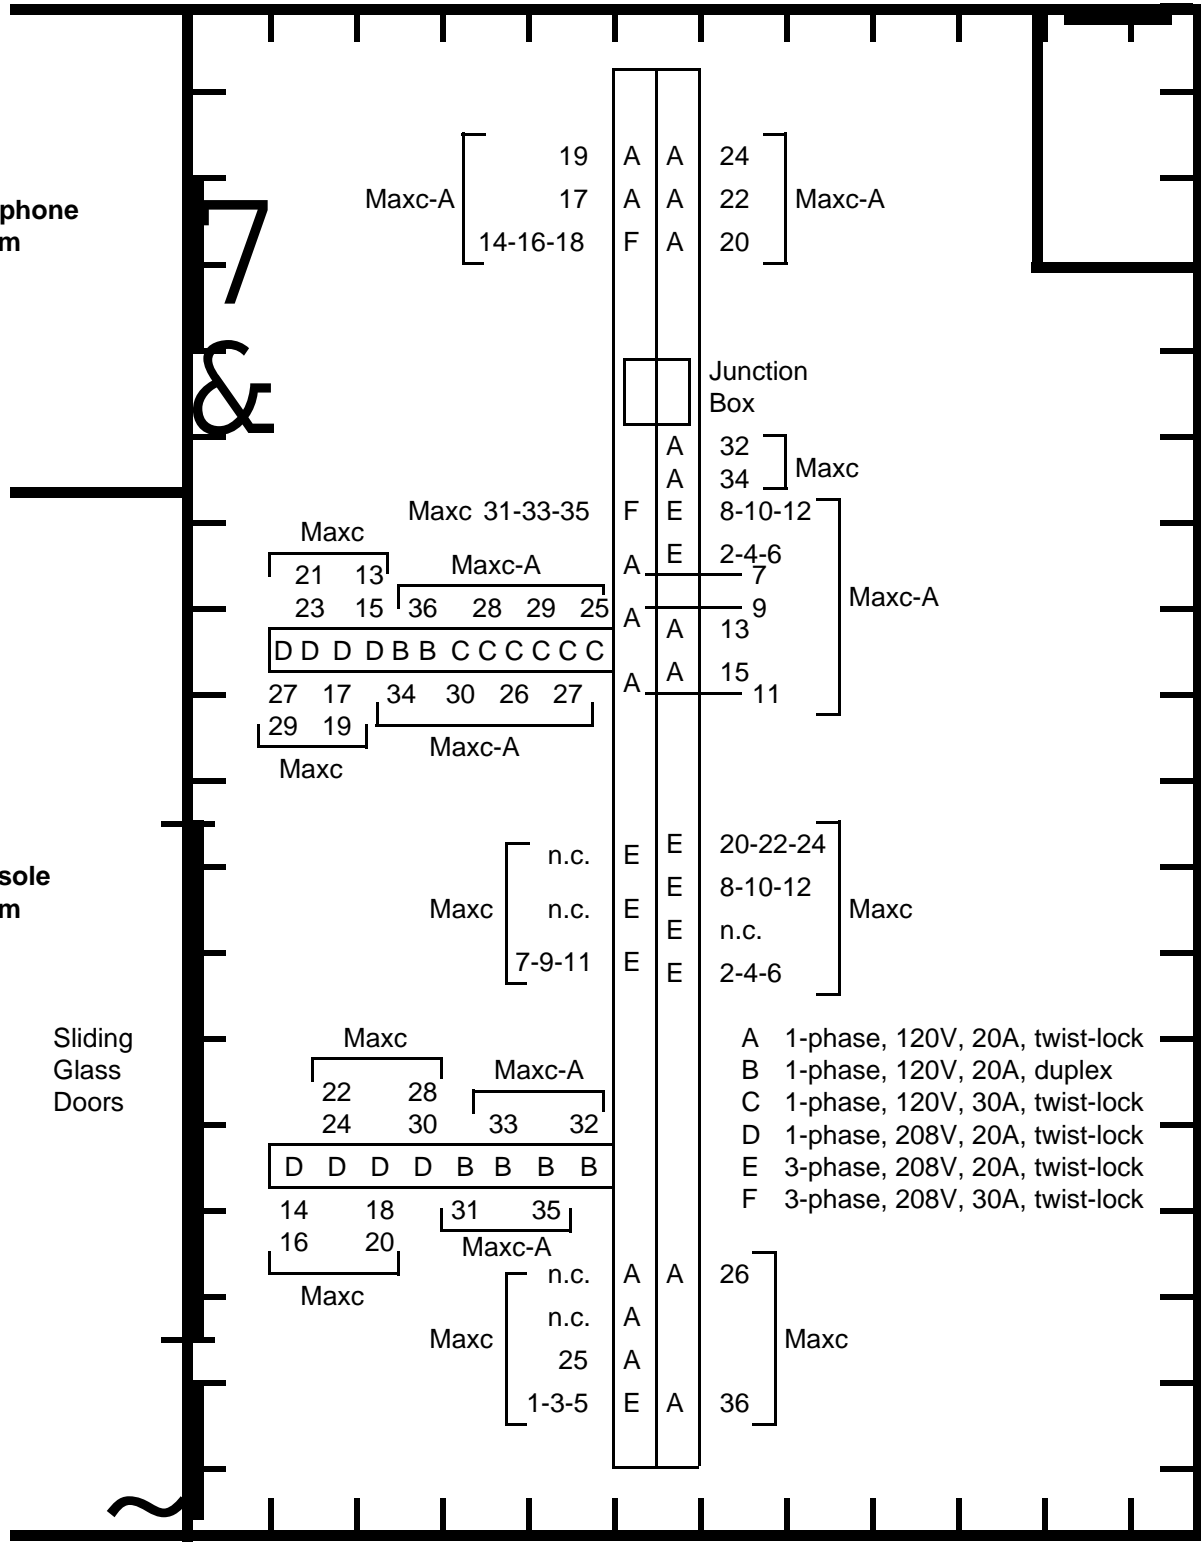

Telephone Room

Console Room

Sliding Glass Doors

Q

35' 6"

23' 6"

Floor panels are 2' x 2'

W

**Maxc Machine Room
Power Distribution**