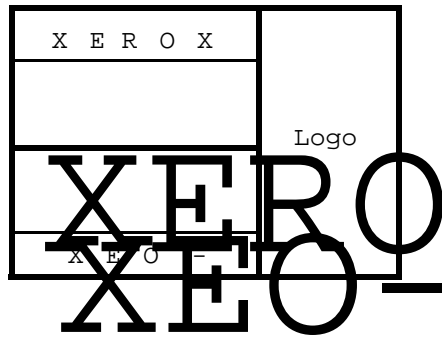

(These arrows and their codes match Gates32)

15 ° Lines		30 ° Lines		45 ° Lines		60 ° Lines		75 ° Lines		83 ° Lines	
B =	V =	P =	^ =	M =	N =	? =	=	C =	Z =	} =	o =
b =	v =	p =	^ =	m =	n =	? =	=	c =	z =	} =	o =
6 or 8 x 2		8 x 1		8 x 8		4 x 8		2 or 1 x 2		1 x 2	

NOTE: all dimensions in "Alto Screen Bits."
 You should use ^G 2 (the default grid resolution) in almost all applications.

XEROX PARC	Project SIL	Template64 font design	File Template64.sil	Designer Ron Pellar	Rev B	Date 2/15/79	Page 01
---------------	----------------	------------------------	------------------------	------------------------	----------	-----------------	------------